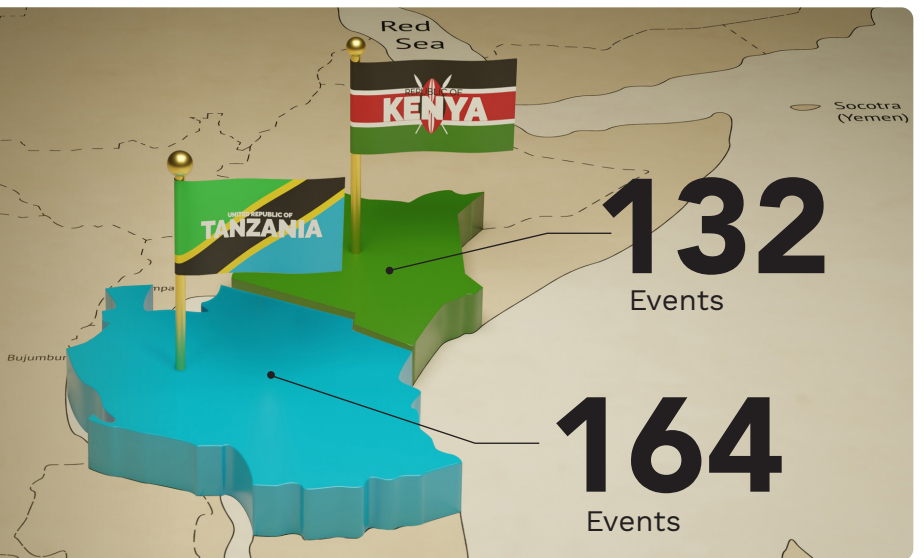

TOTAL PEOPLE SERVED SINCE 2018 THROUGH OUR MOBILE AND PERMANENT VISION CLINICS THROUGH 12/31/23

226,357 people tested

56,000 pairs of glasses given

IN 2023 ALONE

Tested vision for **45,024** people

Gave **16,371** pairs of glasses

16,371 pairs of glasses given

= **2023 RECORD YEAR**

NEW DENTAL PARTNERSHIP WITH MIRACLE CORNERS TANZANIA

- Dental outreach and education to **164,212** people (mostly students)
- **52,117** toothbrushes and toothpaste given
- Dental screenings and referrals